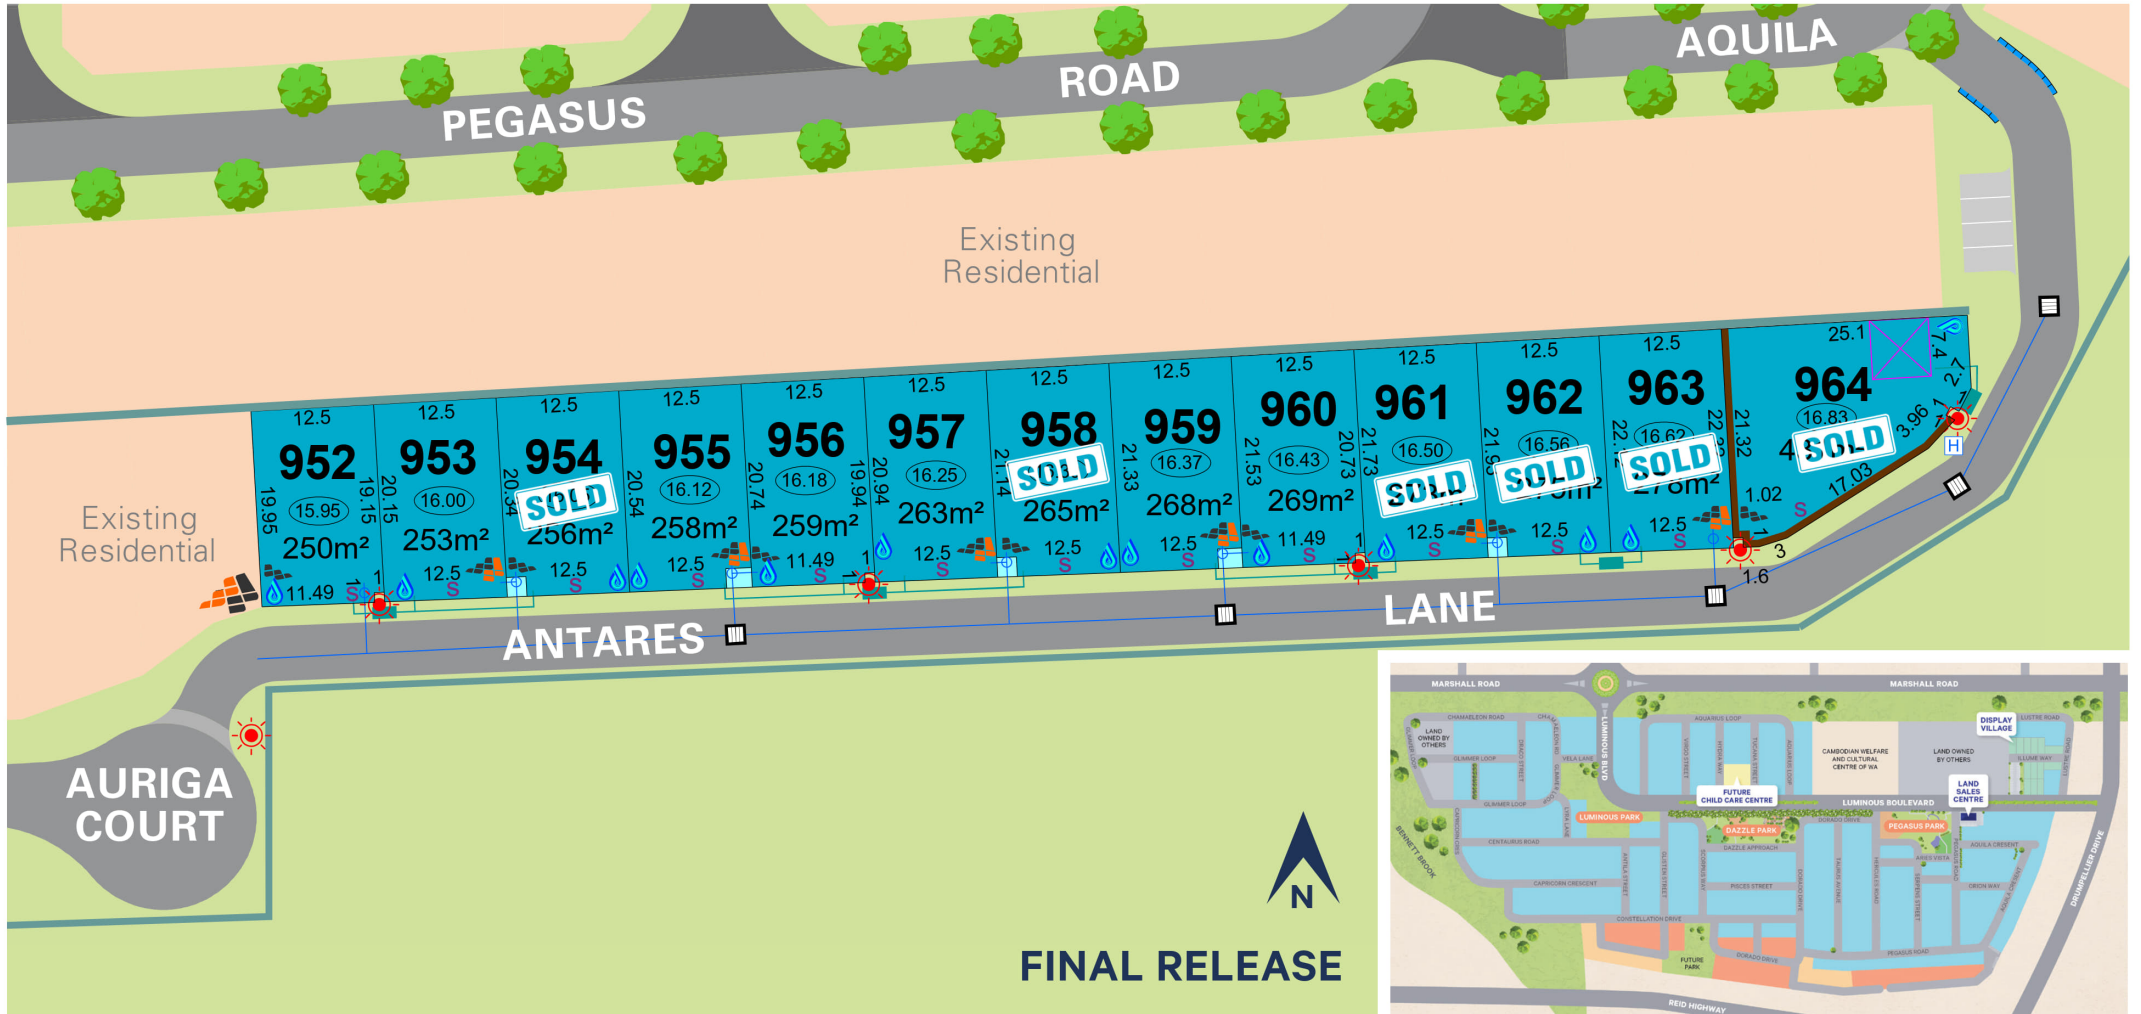

Iluma Sales and Information Centre: Corner of Luminous Boulevard and Pegasus Road, Bennett Springs | w: [iluma.mirvac.com](http://iluma.mirvac.com) | t: 9424 9989

The information shown on this plan has been prepared with care, however it is subject to change and cannot form any part of any offer or contract other than to identify the lot number and location of the block being purchased. Whilst all reasonable care has been taken to prepare this information, the Seller or its representatives and agent cannot be held responsible for any inaccuracies. Interested parties must be sure to undertake their own independent enquiries. Lot information is subject to survey, Title Office and regulatory approval. The POS final designs are subject to relevant approvals. Mirvac Real Estate Pty Ltd. Mirvac WA Pty Ltd. Produced March 2024. Please note service locations are still to be approved by appropriate authorities.

- CURRENT RELEASE
- EXISTING RESIDENTIAL
- FUTURE RELEASE
- WESTERN POWER MINI PILLAR
- WESTERN POWER UNI PILLAR
- STREET LIGHT
- NBN CONNECTION
- SEWER CONNECTION
- DRAINAGE GATE
- BIN PADS
- RETAINING WALL
- NOISE WALL
- MANDATORY GARAGE LOCATION
- FOOTPATH
- LOT LEVEL
- WATER CONNECTION
- WATER HYDRANT
- WATER VALVE
- DRAINAGE LOT CONNECTION & EASEMENT